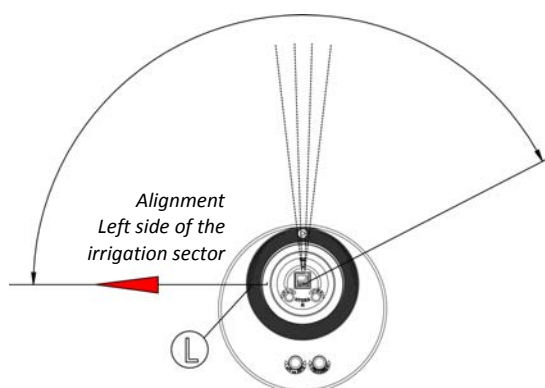

2 Montage des Kunstrasenaufsatzes

- ☆ Vor Montage der Regner die Leitung sorgfältig spülen
- ☆ Anschlussgewinde mit Teflonband eindichten.

☆ **Beachte:** 

Teilkreisregner müssen so ausgerichtet werden, dass die Markierung „L“ – in die Flucht von der linken Seite des Beregnungssektors zeigt.

1 Operating Manual

This manual is only for the assembly of the artificial grass top on the sprinkler head

Since the sector has to be adjusted before the artificial grass top is installed, the grass top is supplied separately together with the sprinkler in an accessory bag.

Read operating manual TDP087e carefully prior to installation.

*Failing to heed the safety instructions, content in the **TPD087e**, may result in danger of life.*

2 Assembly of artificial grass top

- ☆ Thoroughly flush the pipeline before installing the sprinkler
- ☆ Seal connection thread with teflon tape.

☆ **Note:** 

Part-circle sprinkler must be set up in such a way that the „L“ mark is aligned in a straight line from the left side of the irrigation sector.

- ☆ Beregnungssektor einstellen
- ☆ *Set irrigation sector*