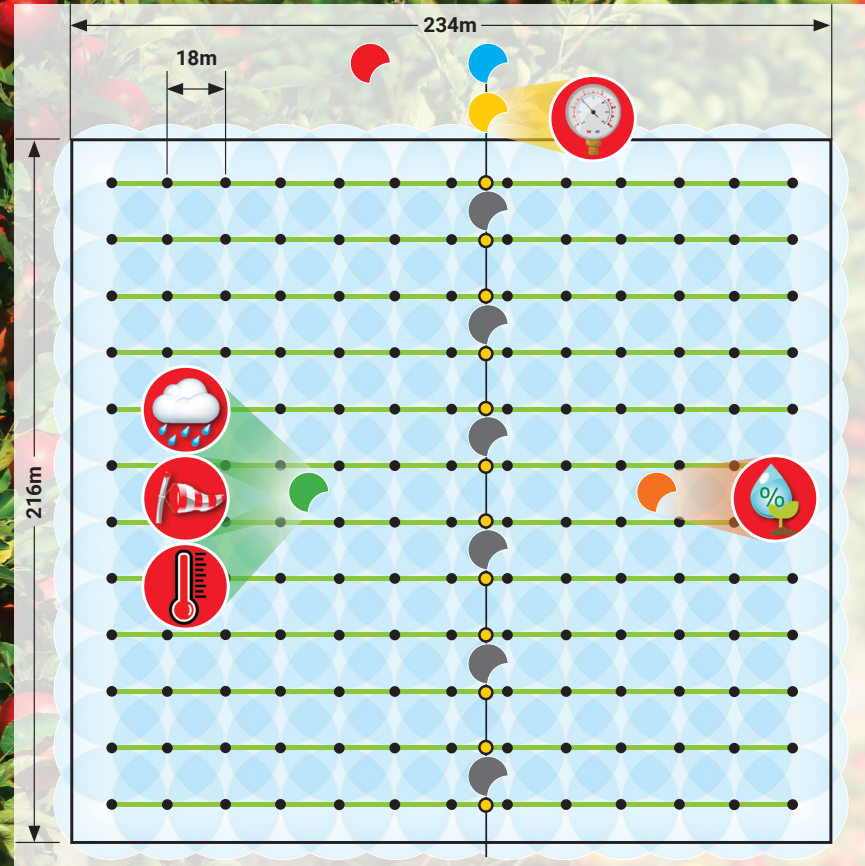

Example of a 5-ha orchard with 12 irrigation blocks, all managed remotely by a centralised Tempus® Air system consisting of:

Tempus® Air RS4

1 4G-LoRa™ Gateway to manage the controller (MV and CT), multi sensor (MS) and pressure sensor (PS) modules

Tempus® Air MV

1 IP68 battery-powered controller, to control 1 Master DC latching solenoid valve

Tempus® Air CT

6 IP68 battery-powered controllers, each to control 2 DC latching solenoid hydraulic valves

Tempus® Air MS (S4)

1 IP68 battery-powered multi-sensor module, to read the data detected by temperature, wind and pluviometer sensors

Tempus® Air MS (S1)

1 IP68 battery-powered single-sensor module, to read the data detected by soil moisture sensor

Tempus® Air PS

1 IP68 battery-powered pressure sensor module, to monitor system status at all times.

Example layout design showing ZB 22 full-circle sprinklers

NO WIRING ALL MODULES ARE BATTERY POWERED